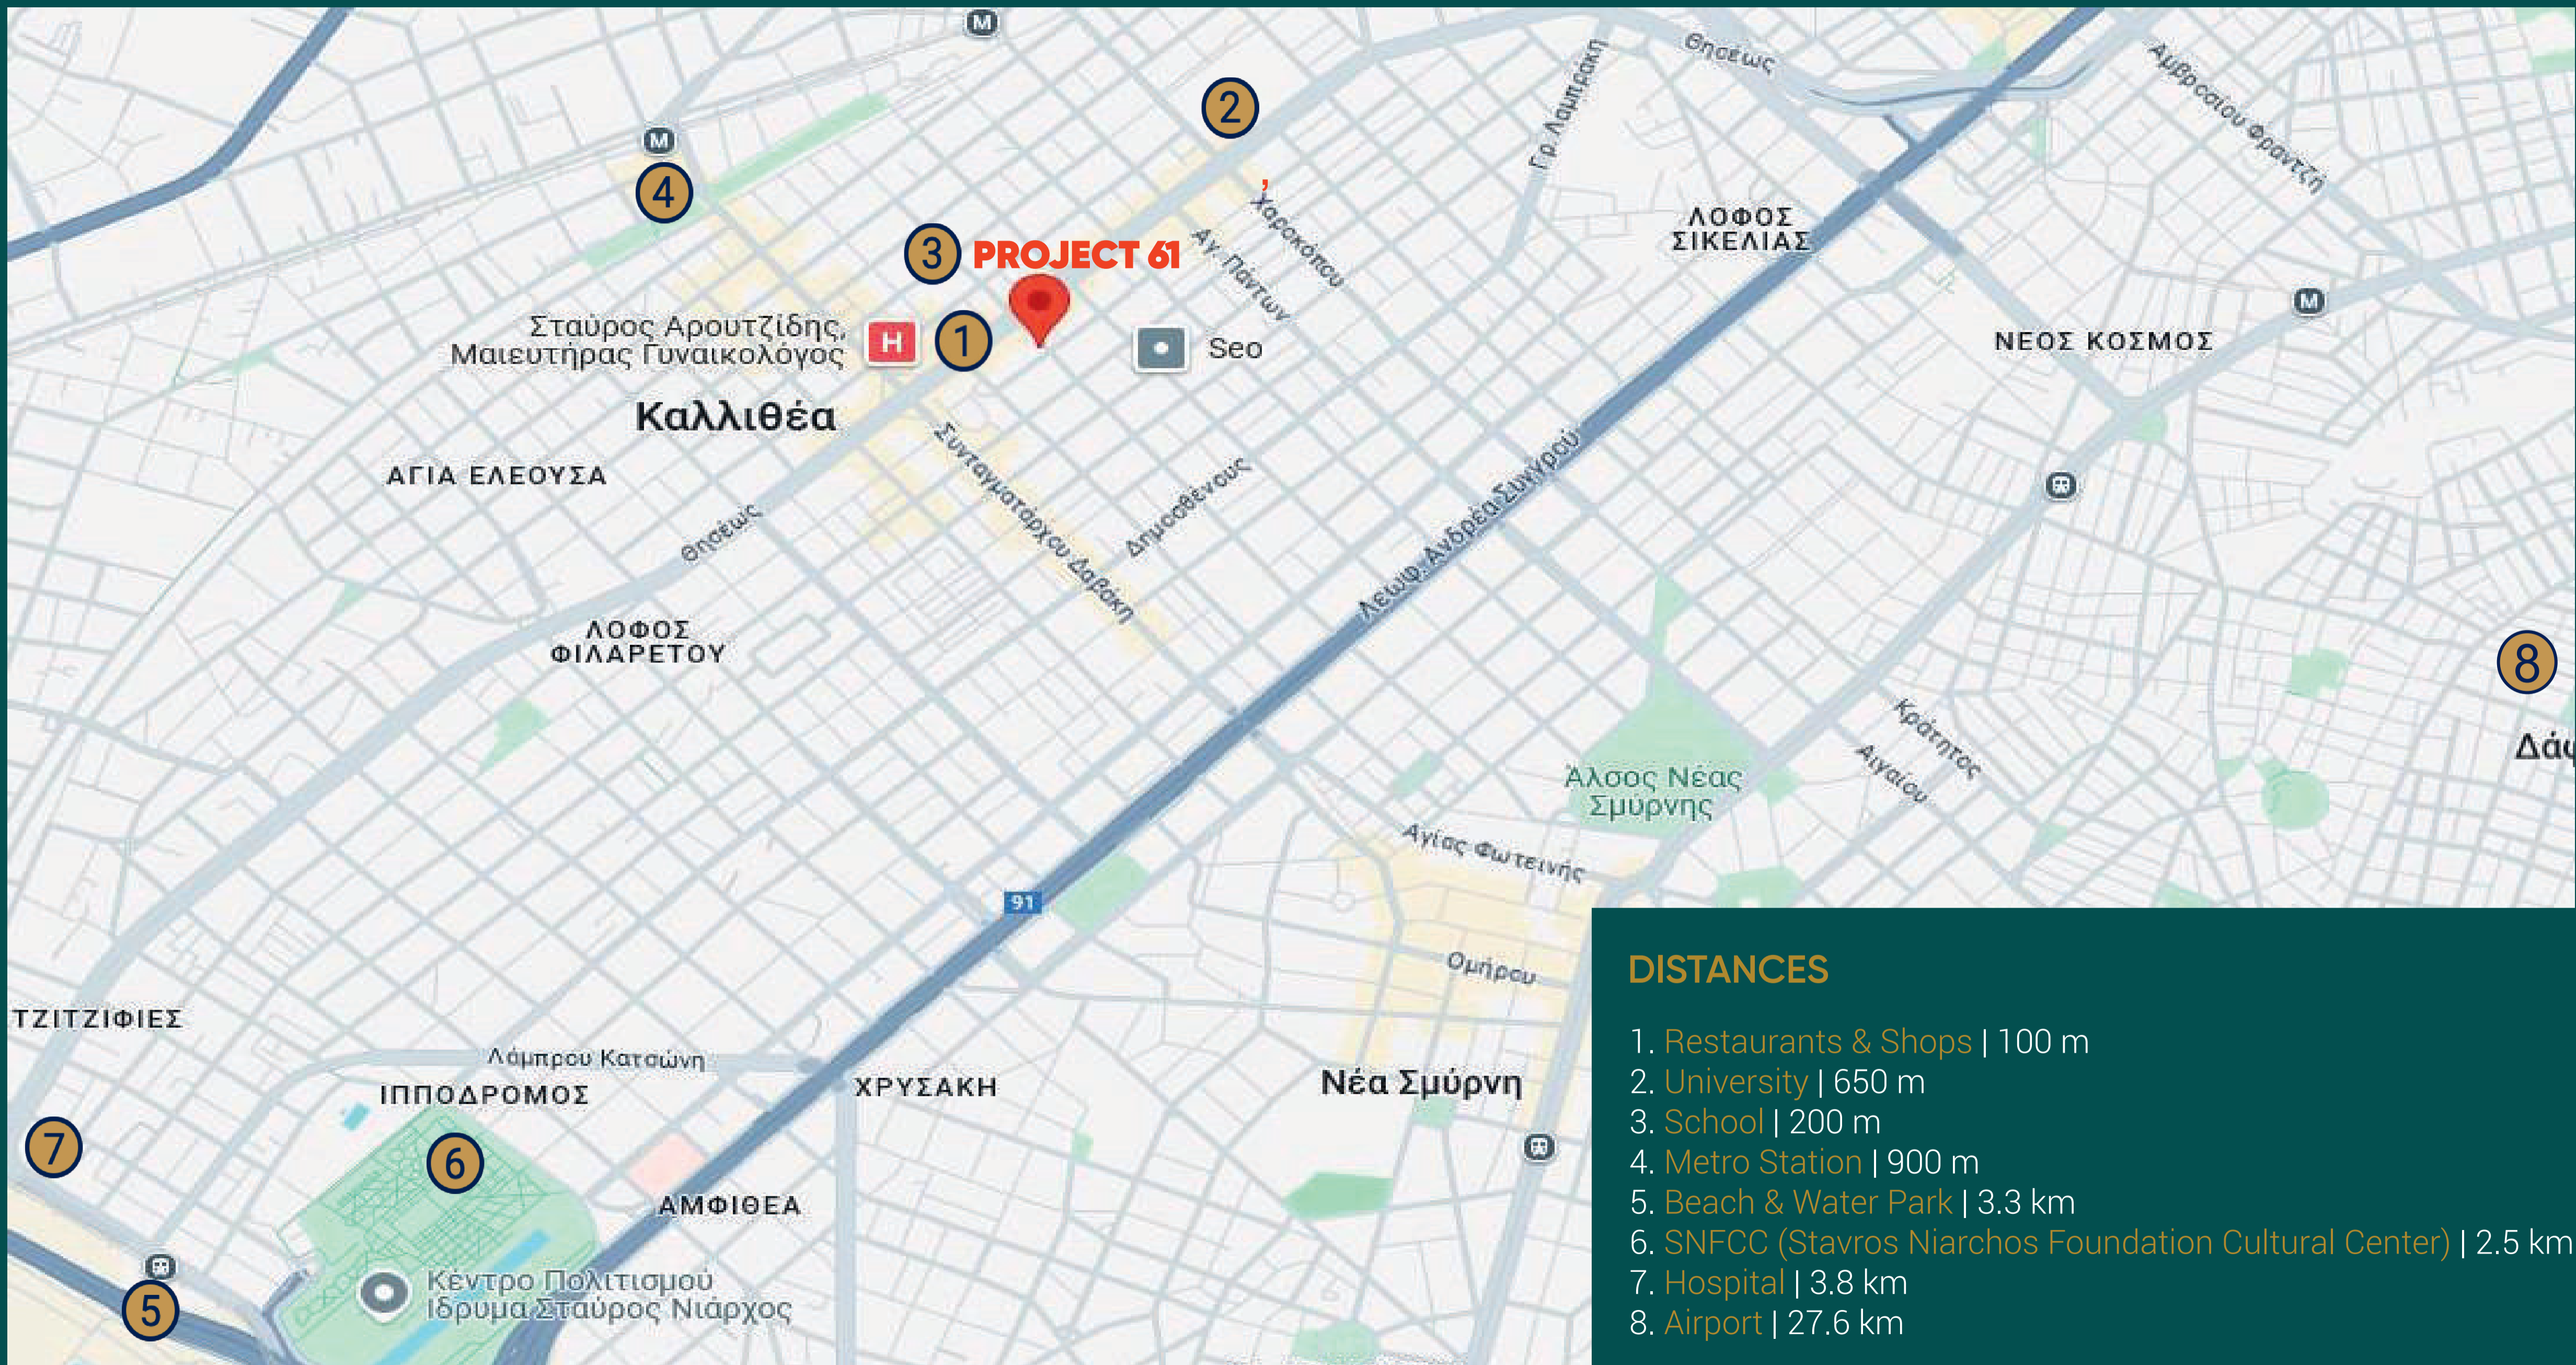

PROJECT 61

DISTANCES

1. Restaurants & Shops | 100 m
2. University | 650 m
3. School | 200 m
4. Metro Station | 900 m
5. Beach & Water Park | 3.3 km
6. SNFCC (Stavros Niarchos Foundation Cultural Center) | 2.5 km
7. Hospital | 3.8 km
8. Airport | 27.6 km